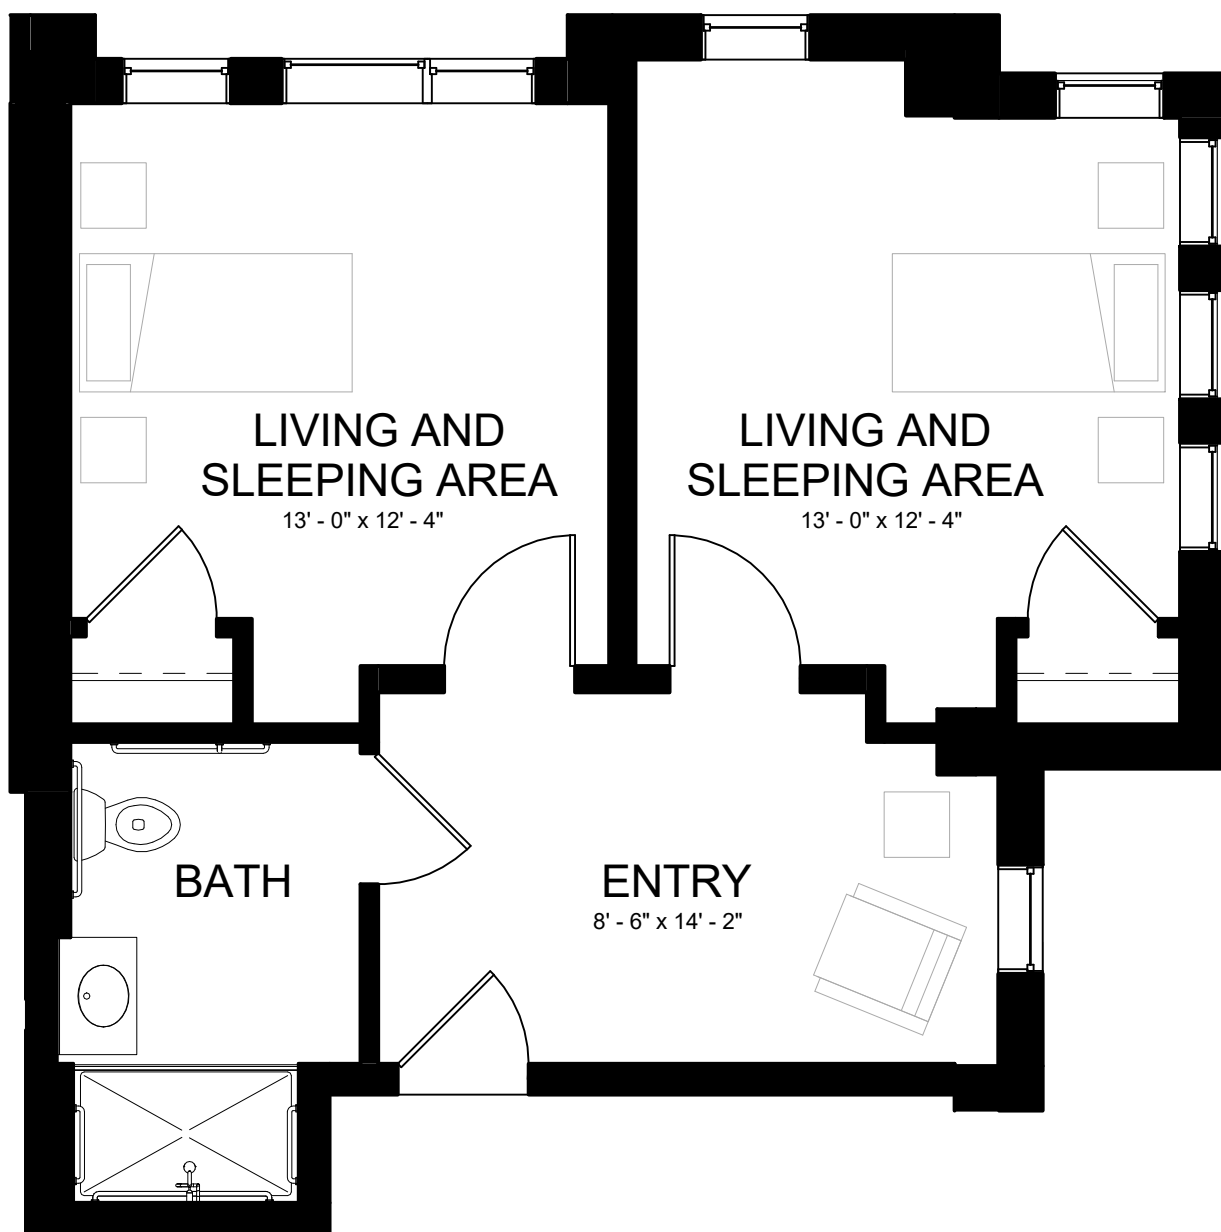

**MEMORY CARE
PRIVATE SUITE 1a
443 - 450 SQ. FT.**

Apartments 109, 132

THE CARILLON AT BELLEVIEW STATION

**MEMORY CARE
NEIGHBOR SUITE 2a
630 - 724 SQ. FT.**

Apartments 101, 103, 115, 117, 119, 121, 122, 124, 123, 125, 126, 128, 127, 129, 131, 133

THE CARILLON AT BELLEVIEW STATION

**MEMORY CARE
PRIVATE SUITE 1b
394 SQ. FT.**

Apartments 134, 135

THE CARILLON AT BELLEVIEW STATION

**MEMORY CARE
NEIGHBOR SUITE 2b
615 SQ. FT.**

Apartments 111, 113

THE CARILLON BELLEVIEW STATION