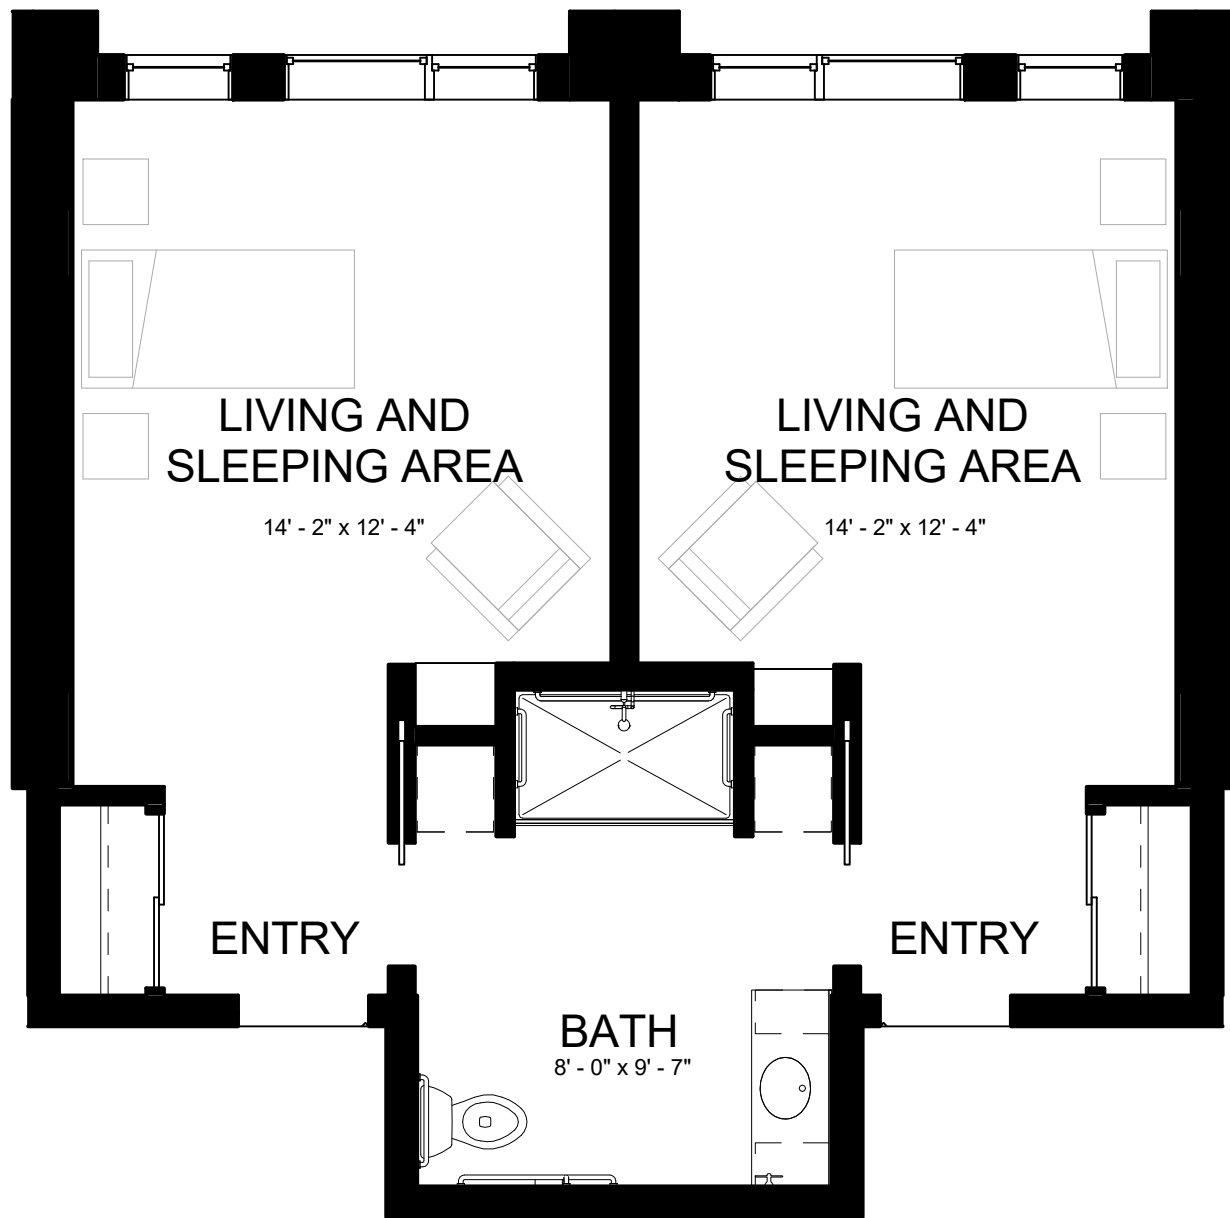

**MEMORY CARE
PRIVATE SUITE 1a
443 - 450 SQ. FT.**

Apartments 109, 132

THE CARILLON AT BELLEVIEW STATION

**MEMORY CARE
NEIGHBOR SUITE 2a
630 - 724 SQ. FT.**

Apartments 101, 103, 115, 117, 119, 121, 122, 124, 123, 125, 126, 128, 127, 129, 131, 133

THE CARILLON AT BELLEVIEW STATION

**MEMORY CARE
PRIVATE SUITE 1b
394 SQ. FT.**

Apartments 134, 135

THE CARILLON AT BELLEVIEW STATION

**MEMORY CARE
NEIGHBOR SUITE 2b
615 SQ. FT.**

Apartments 111, 113

THE CARILLON BELLEVIEW STATION