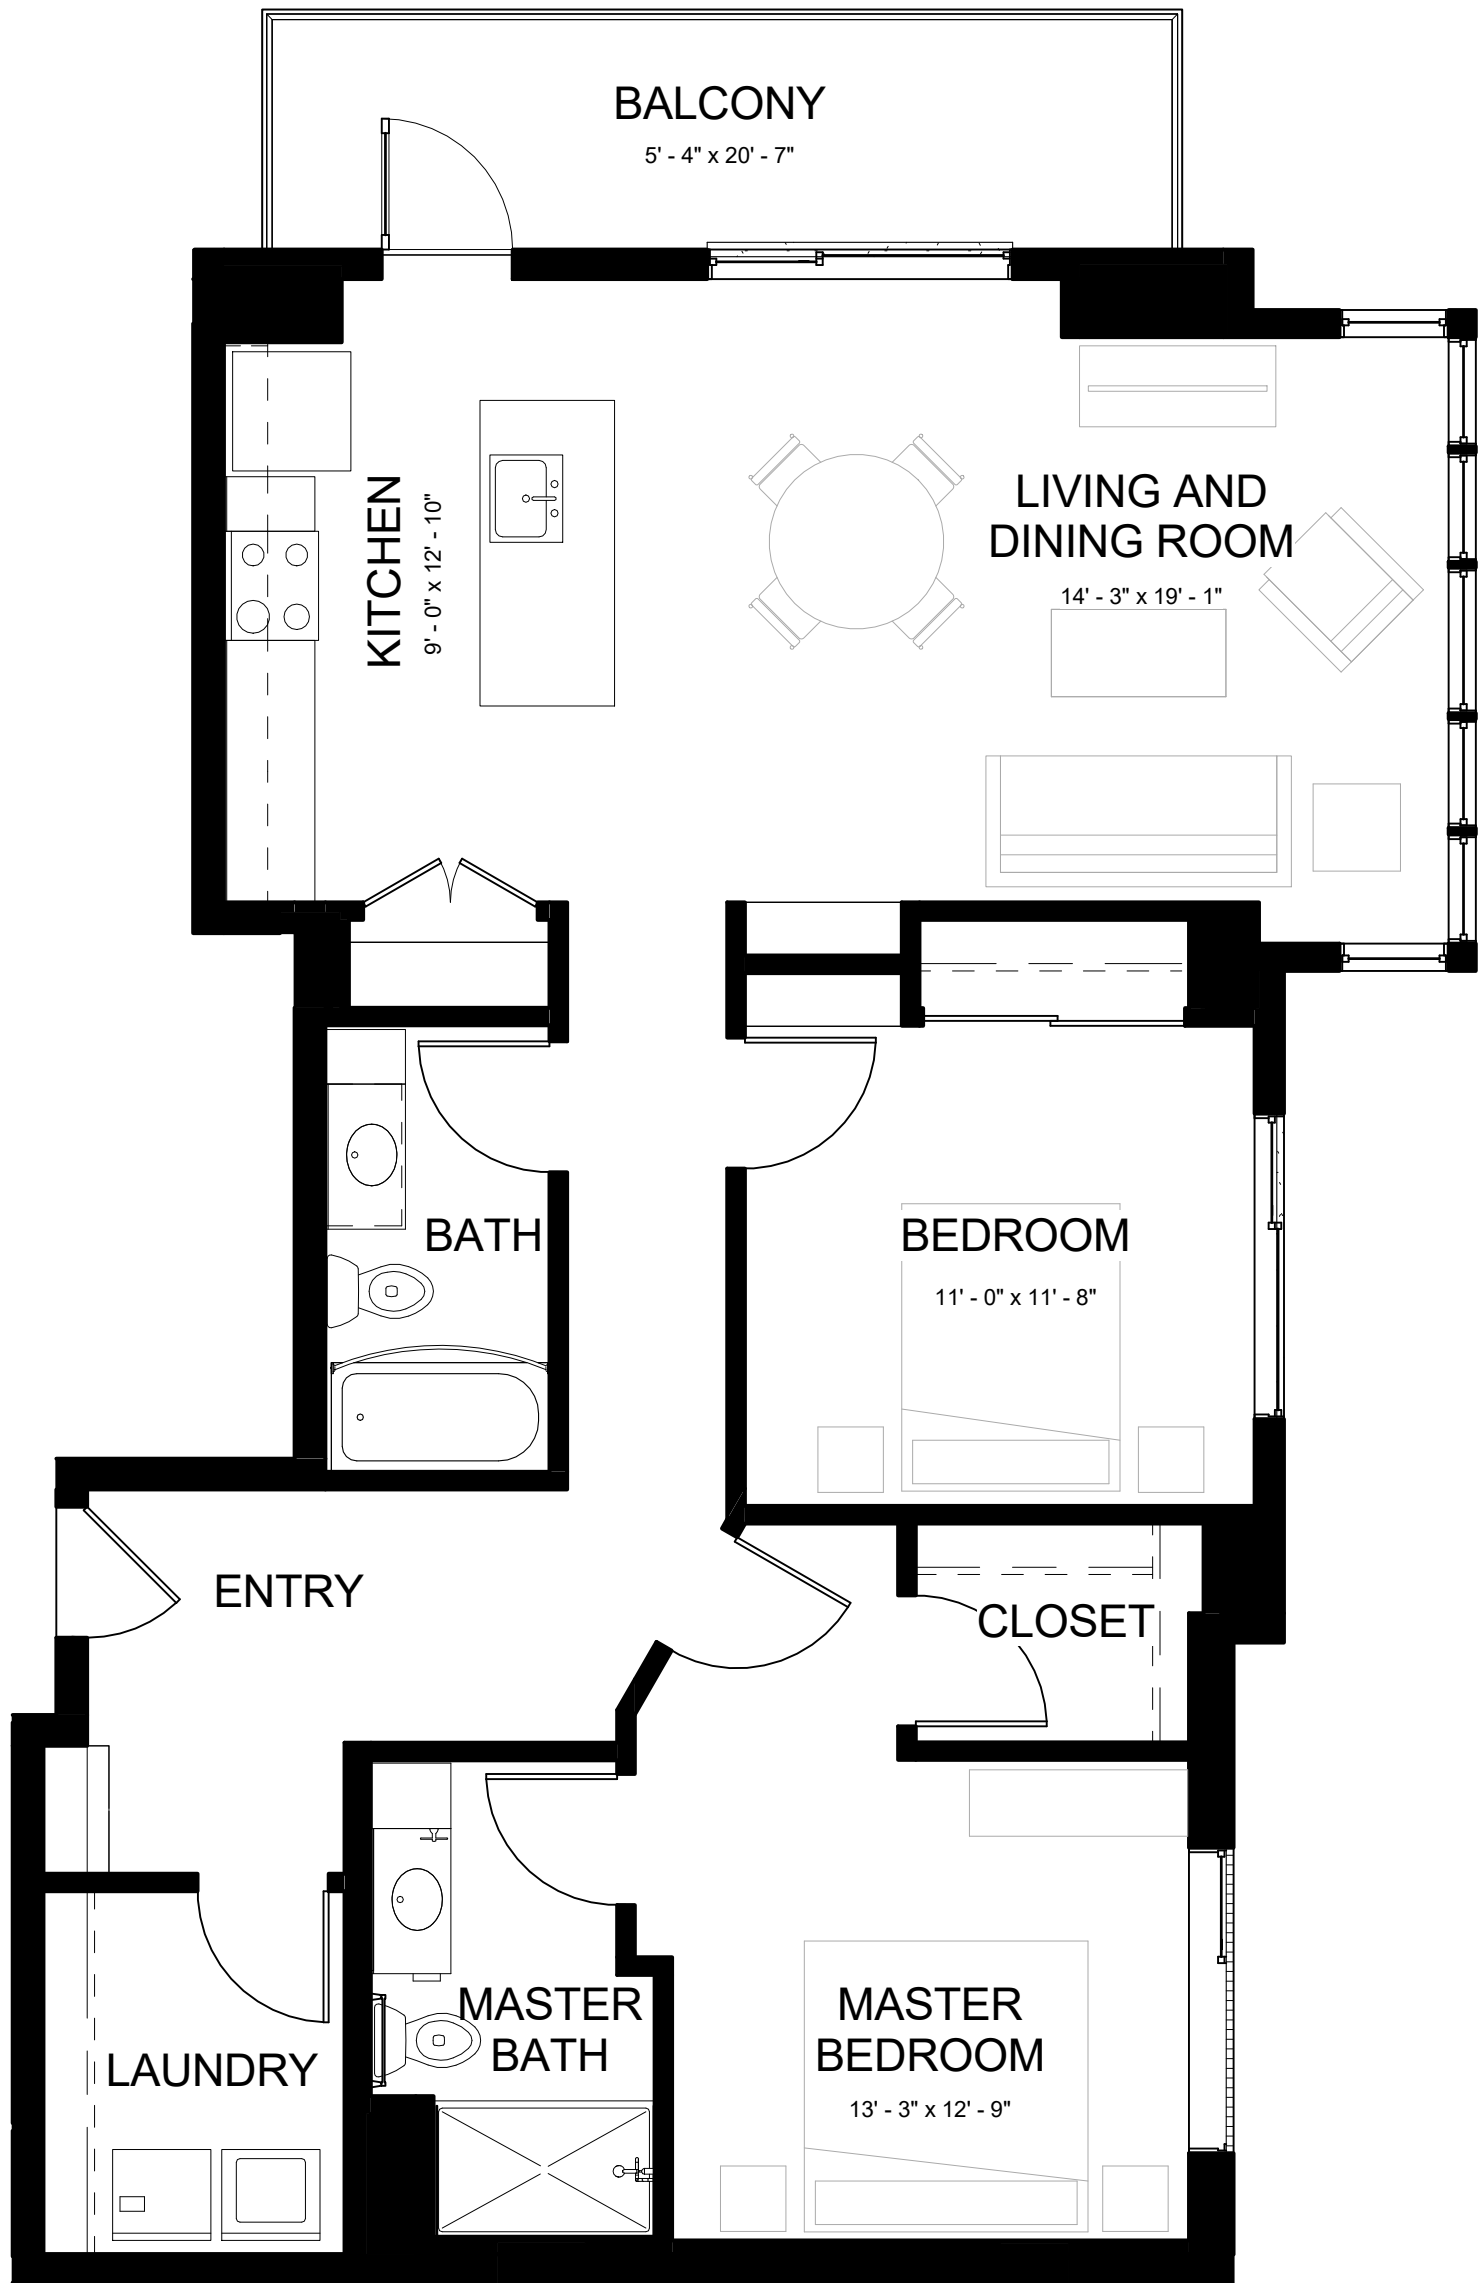

THE CARILLON AT BELLEVIEW STATION

TWO BEDROOM A

976 - 1263 SQ. FT.

Apartments 218, 318, 418, 518, 618

TWO BEDROOM B
972 - 1000 SQ. FT.

Apartments 201, 301, 302, 401, 402, 501, 502, 601, 602

THE CARILLON AT BELLEVIEW STATION

TWO BEDROOM C

988 - 1017 SQ. FT.

Apartments 232, 332, 432, 532, 632

THE CARILLON AT BELLEVIEW STATION

TWO BEDROOM D

1145 - 1191 SQ. FT.

Apartments 215, 216, 315, 316, 415, 416, 515, 516, 615, 616

THE CARILLON AT BELLEVIEW STATION

TWO BEDROOM E

1218 - 1262 SQ. FT.

Apartments 207, 223, 307, 323, 407, 423, 507, 523, 607

THE CARILLON AT BELLEVIEW STATION

TWO BEDROOM F

1247 - 1268 SQ. FT.

Apartments 233, 333, 433, 533, 633

THE CARILLON AT BELLEVIEW STATION

TWO BEDROOM G

1646 SQ. FT.

Apartment 623

THE CARILLON AT BELLEVIEW STATION