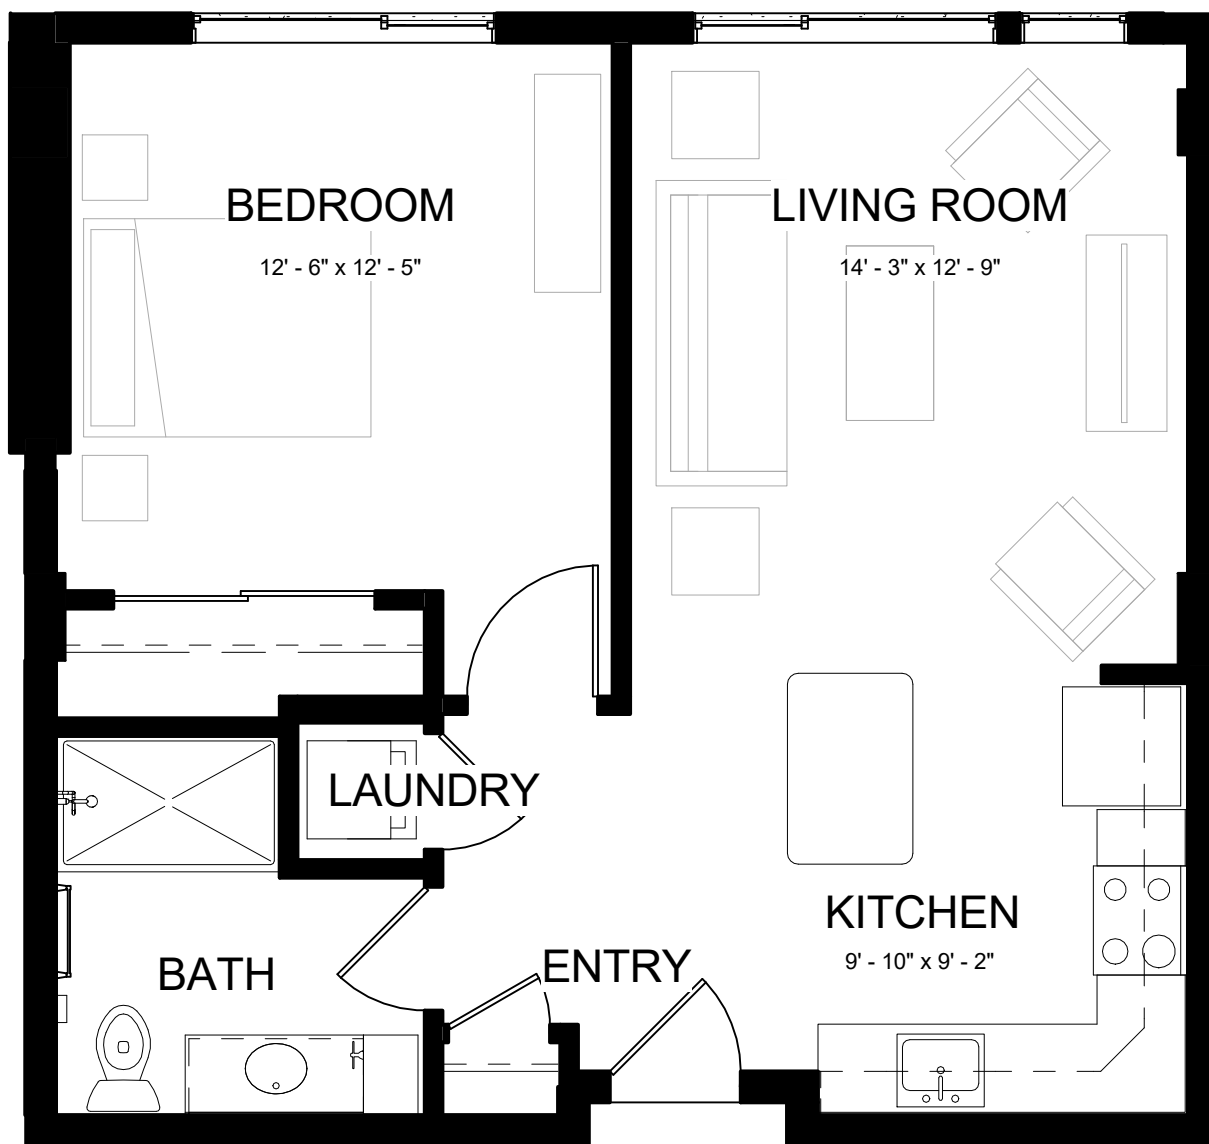

ONE BEDROOM A

725 SQ. FT.

Apartments 213, 313, 413, 513, 613

THE CARILLON AT BELLEVIEW STATION

ONE BEDROOM B

682 - 692 SQ. FT.

Apartments 211, 227, 311, 327, 411, 427, 511, 527, 611, 627

THE CARILLON AT BELLEVIEW STATION

ONE BEDROOM C

699 - 800 SQ. FT.

**Apartments 203, 212, 214, 217, 219, 220, 228, 229, 230, 231,
303, 304, 312, 314, 317, 319, 320, 328, 329, 330, 331,
403, 404, 412, 414, 417, 419, 420, 428, 429, 430, 431,
503, 504, 512, 514, 517, 519, 520, 528, 529, 530, 531,
603, 604, 612, 614, 620, 628, 629, 630, 631**

THE CARILLON AT BELLEVIEW STATION

ONE BEDROOM D

717 - 729 SQ. FT.

Apartments 226, 310, 326, 410, 426, 510, 526, 610, 626

THE CARILLON AT BELLEVIEW STATION

ONE BEDROOM W/ DEN C

988 - 1017 SQ. FT.

Apartments 232, 332, 432, 532, 632