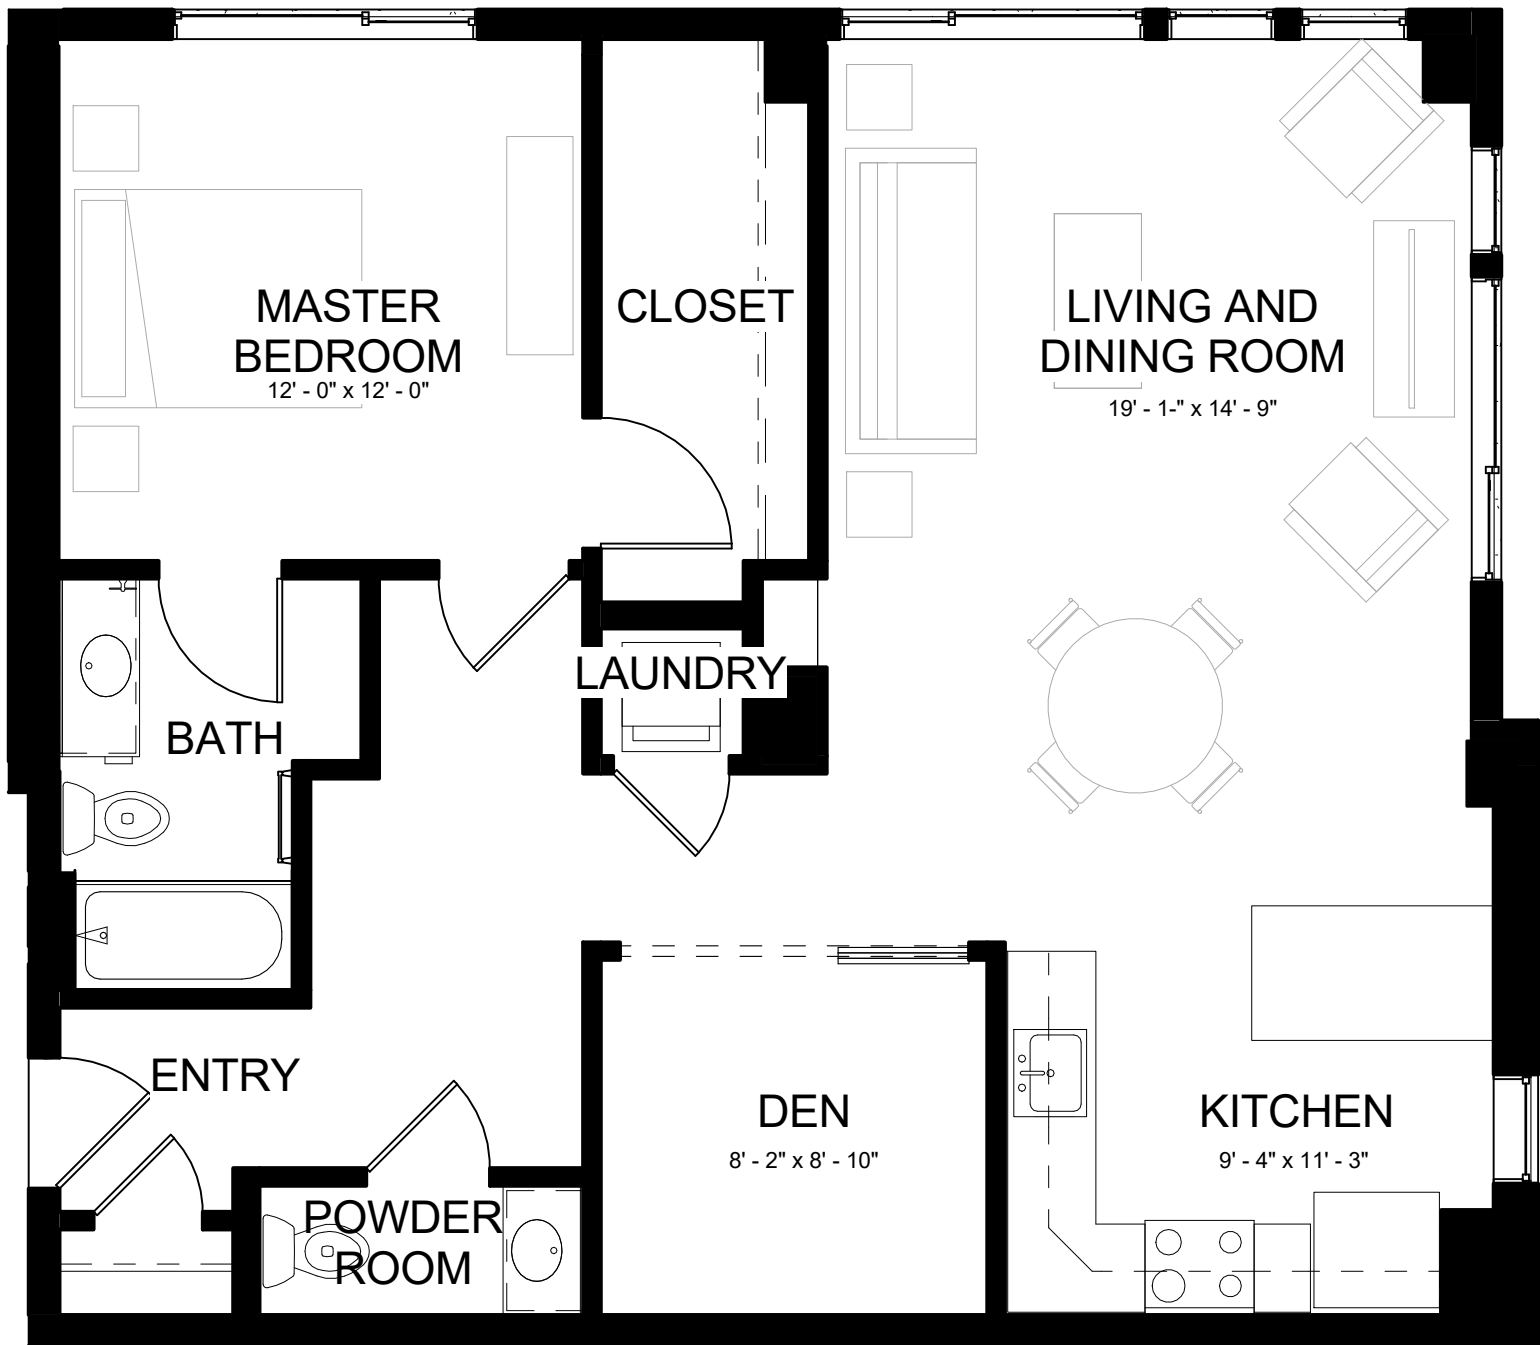

THE CARILLON AT BELLEVIEW STATION

ONE BEDROOM E

685 - 694 SQ. FT.

Apartments 209, 225, 309, 325, 409, 425, 509, 525, 609, 625

THE CARILLON AT BELLEVIEW STATION

STUDIO

434 - 442 SQ. FT.

Apartments 205, 221, 305, 321, 405, 421, 505, 521, 605

THE CARILLON AT BELLEVIEW STATION

TWO BEDROOM A

976 - 1263 SQ. FT.

Apartments 218, 318, 418, 518, 618

TWO BEDROOM B
972 - 1000 SQ. FT.

Apartments 201, 301, 302, 401, 402, 501, 502, 601, 602

THE CARILLON AT BELLEVIEW STATION

TWO BEDROOM C

988 - 1017 SQ. FT.

Apartments 232, 332, 432, 532, 632

THE CARILLON AT BELLEVIEW STATION

TWO BEDROOM D

1145 - 1191 SQ. FT.

Apartments 215, 216, 315, 316, 415, 416, 515, 516, 615, 616

THE CARILLON AT BELLEVIEW STATION