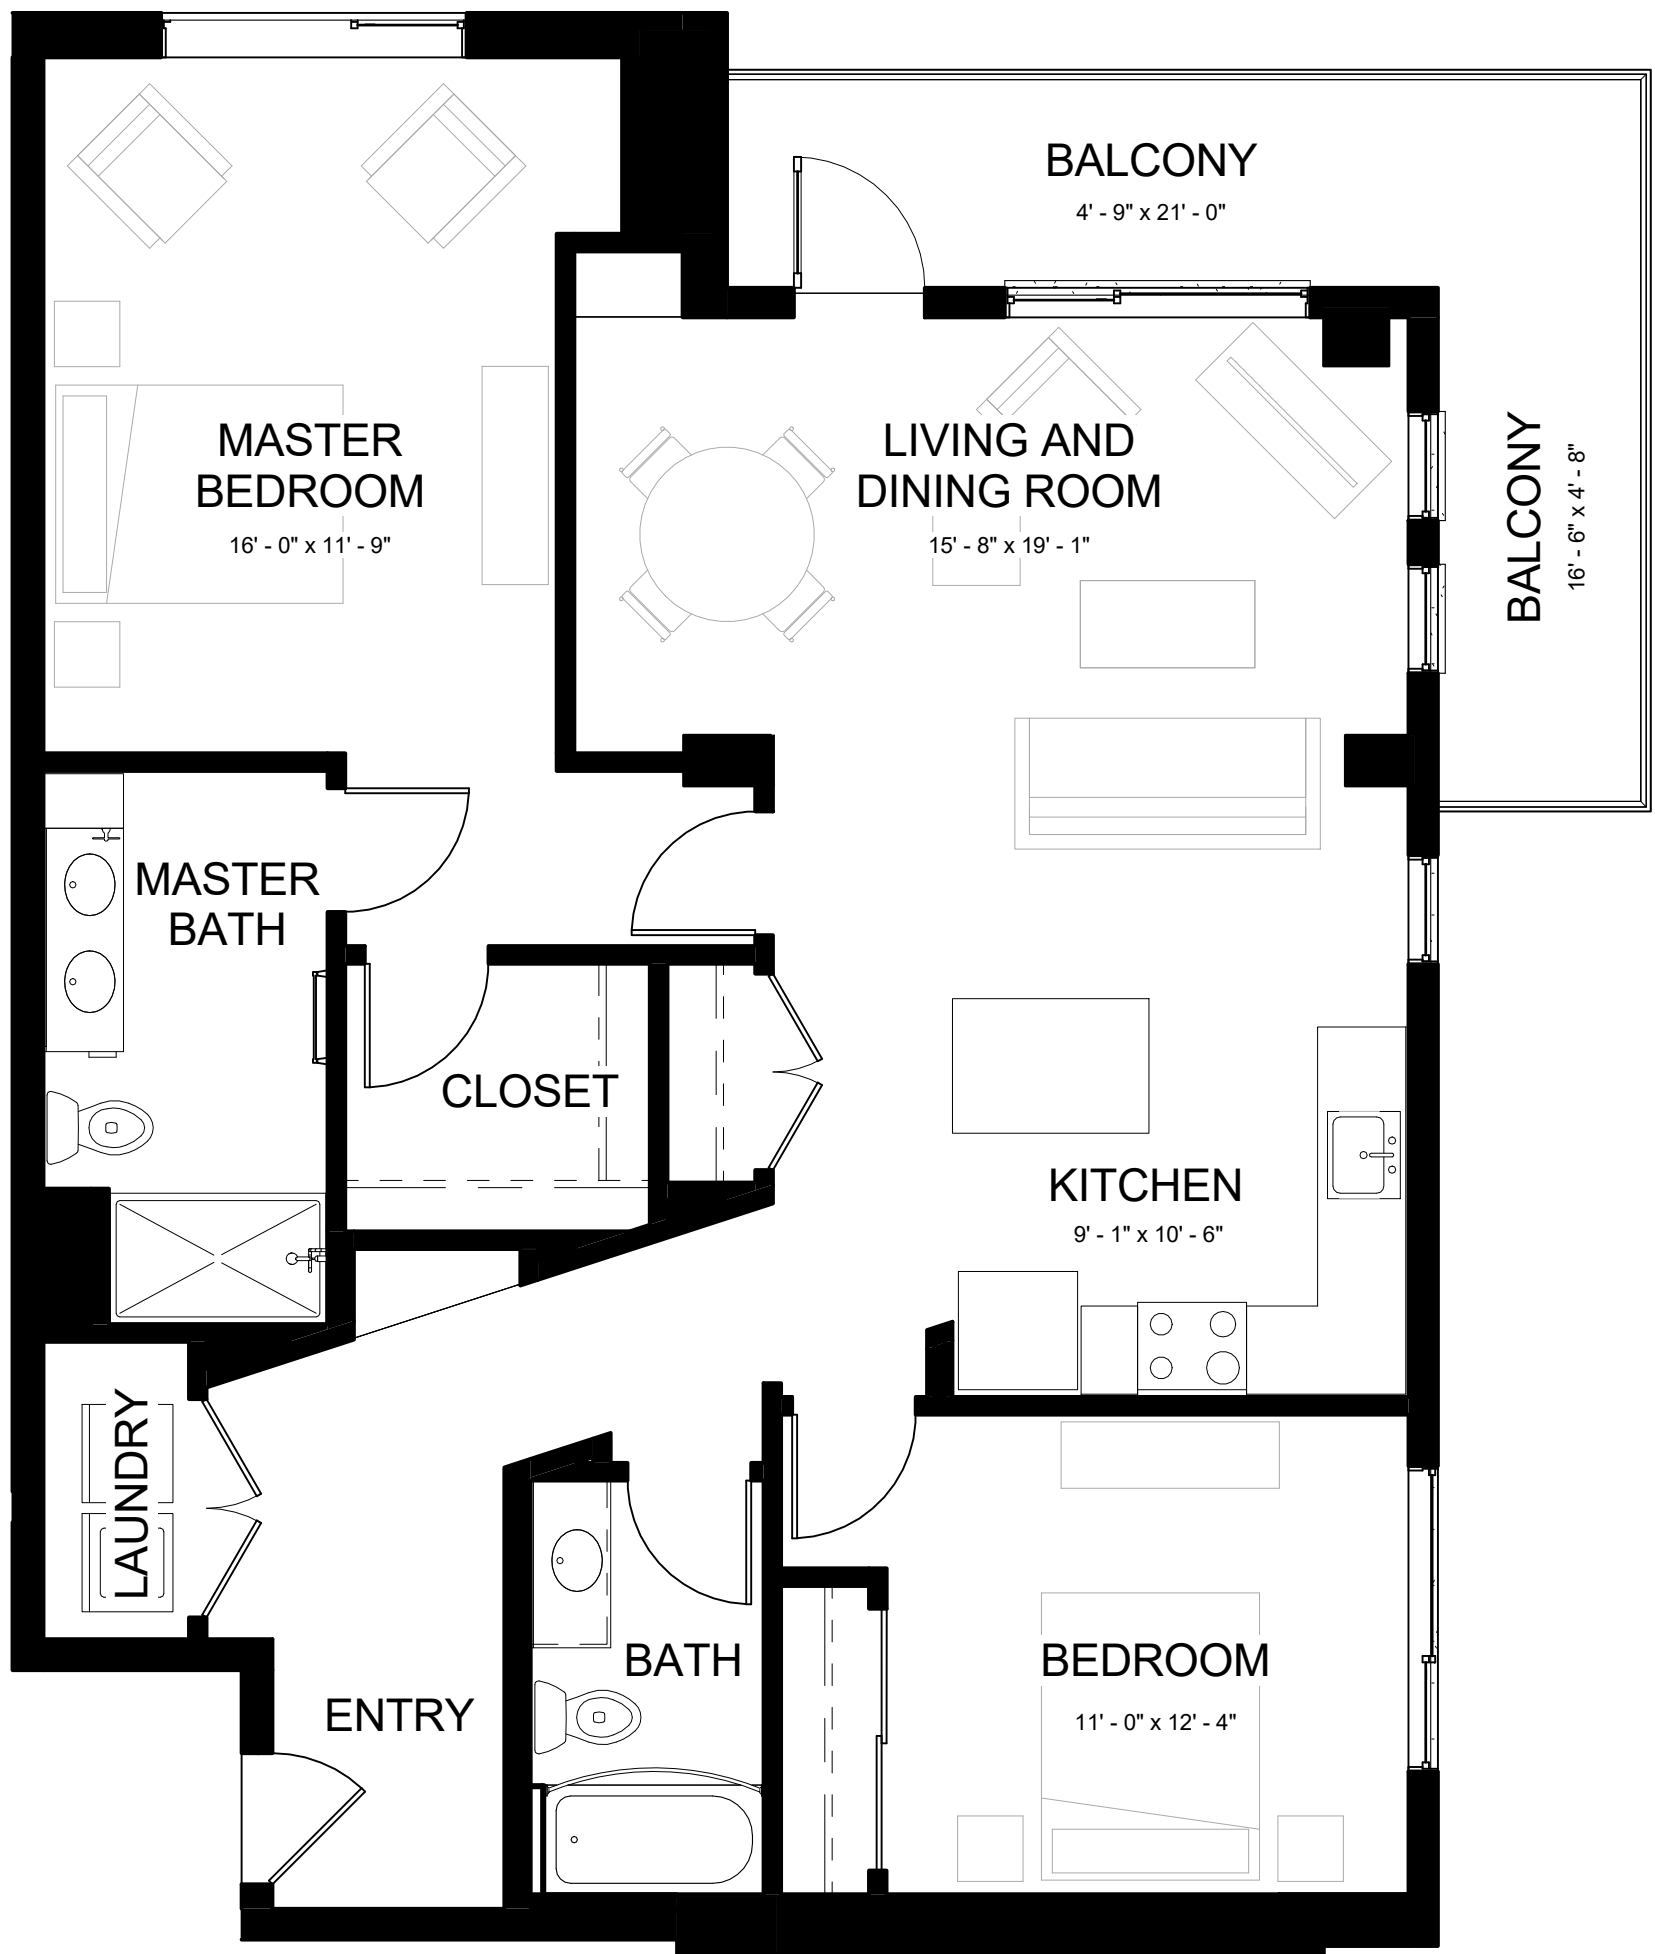

THE CARILLON AT BELLEVIEW STATION

TWO BEDROOM A

976 - 1263 SQ. FT.

Apartments 218, 318, 418, 518, 618

TWO BEDROOM B
972 - 1000 SQ. FT.

Apartments 201, 301, 302, 401, 402, 501, 502, 601, 602

THE CARILLON AT BELLEVIEW STATION

TWO BEDROOM C

988 - 1017 SQ. FT.

Apartments 232, 332, 432, 532, 632

THE CARILLON AT BELLEVIEW STATION

TWO BEDROOM D

1145 - 1191 SQ. FT.

Apartments 215, 216, 315, 316, 415, 416, 515, 516, 615, 616

THE CARILLON AT BELLEVIEW STATION

TWO BEDROOM E

1218 - 1262 SQ. FT.

Apartments 207, 223, 307, 323, 407, 423, 507, 523, 607

THE CARILLON AT BELLEVIEW STATION

TWO BEDROOM F

1247 - 1268 SQ. FT.

Apartments 233, 333, 433, 533, 633

THE CARILLON AT BELLEVIEW STATION

TWO BEDROOM G

1646 SQ. FT.

Apartment 623

THE CARILLON AT BELLEVIEW STATION