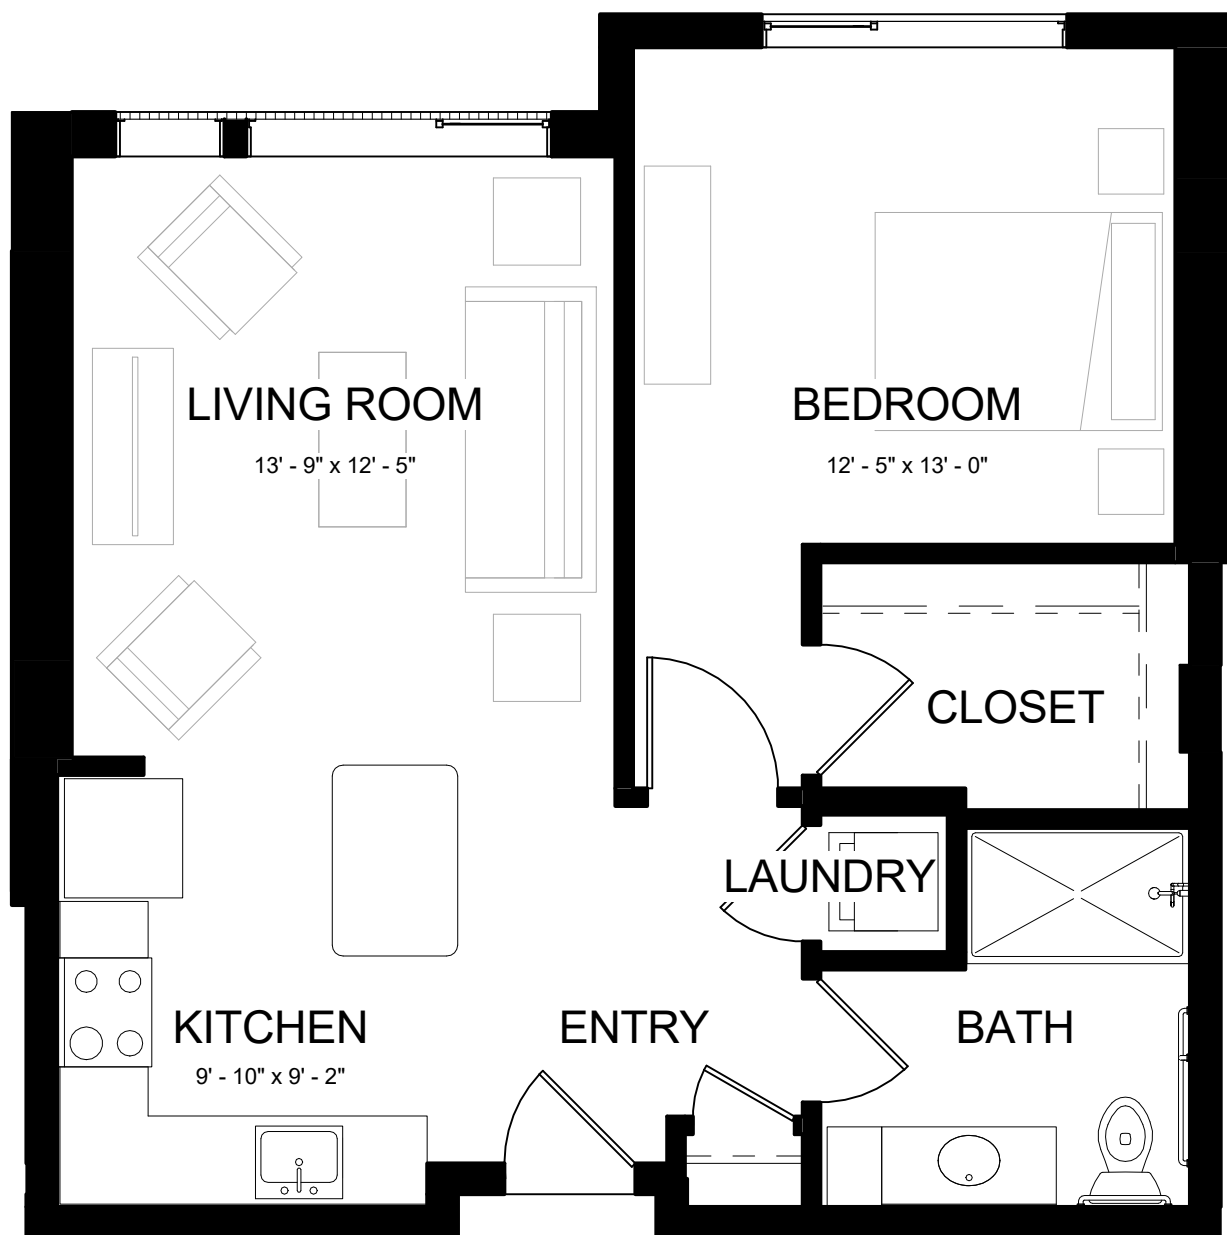

ONE BEDROOM A

725 SQ. FT.

Apartments 213, 313, 413, 513, 613

THE CARILLON AT BELLEVIEW STATION

ONE BEDROOM B

682 - 692 SQ. FT.

Apartments 211, 227, 311, 327, 411, 427, 511, 527, 611, 627

THE CARILLON AT BELLEVIEW STATION

ONE BEDROOM C

699 - 800 SQ. FT.

**Apartments 203, 212, 214, 217, 219, 220, 228, 229, 230, 231,
303, 304, 312, 314, 317, 319, 320, 328, 329, 330, 331,
403, 404, 412, 414, 417, 419, 420, 428, 429, 430, 431,
503, 504, 512, 514, 517, 519, 520, 528, 529, 530, 531,
603, 604, 612, 614, 620, 628, 629, 630, 631**

THE CARILLON AT BELLEVIEW STATION

ONE BEDROOM D

717 - 729 SQ. FT.

Apartments 226, 310, 326, 410, 426, 510, 526, 610, 626

THE CARILLON AT BELLEVIEW STATION

ONE BEDROOM W/ DEN C

988 - 1017 SQ. FT.

Apartments 232, 332, 432, 532, 632