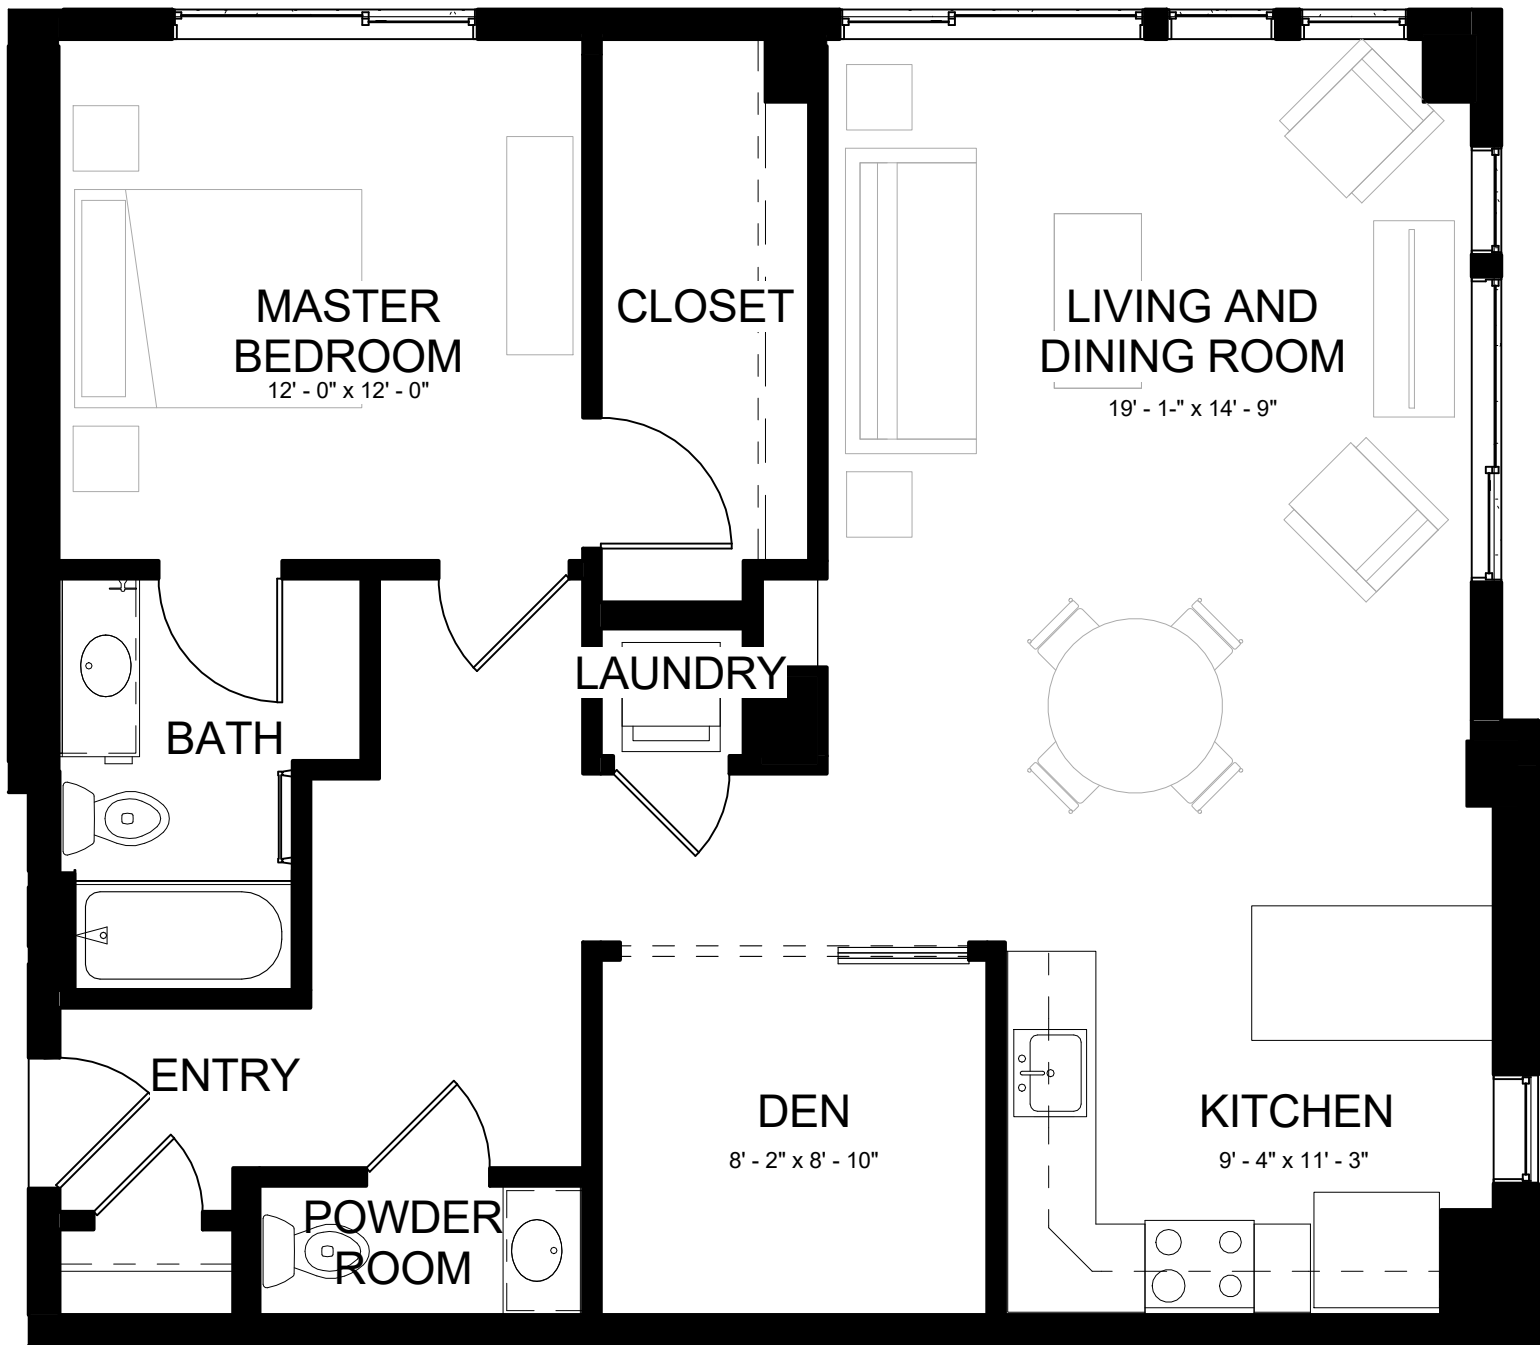

ONE BEDROOM A

725 SQ. FT.

Apartments 213, 313, 413, 513, 613

THE CARILLON AT BELLEVIEW STATION

ONE BEDROOM B

682 - 692 SQ. FT.

Apartments 211, 227, 311, 327, 411, 427, 511, 527, 611, 627

THE CARILLON AT BELLEVIEW STATION

THE CARILLON AT BELLEVIEW STATION

ONE BEDROOM D

717 - 729 SQ. FT.

Apartments 226, 310, 326, 410, 426, 510, 526, 610, 626

THE CARILLON AT BELLEVIEW STATION

ONE BEDROOM W/ DEN C

988 - 1017 SQ. FT.

Apartments 232, 332, 432, 532, 632

THE CARILLON AT BELLEVIEW STATION

ONE BEDROOM E

685 - 694 SQ. FT.

Apartments 209, 225, 309, 325, 409, 425, 509, 525, 609, 625

THE CARILLON AT BELLEVIEW STATION

STUDIO

434 - 442 SQ. FT.

Apartments 205, 221, 305, 321, 405, 421, 505, 521, 605

THE CARILLON AT BELLEVIEW STATION

TWO BEDROOM A

976 - 1263 SQ. FT.

Apartments 218, 318, 418, 518, 618

TWO BEDROOM B
972 - 1000 SQ. FT.

Apartments 201, 301, 302, 401, 402, 501, 502, 601, 602

THE CARILLON AT BELLEVIEW STATION