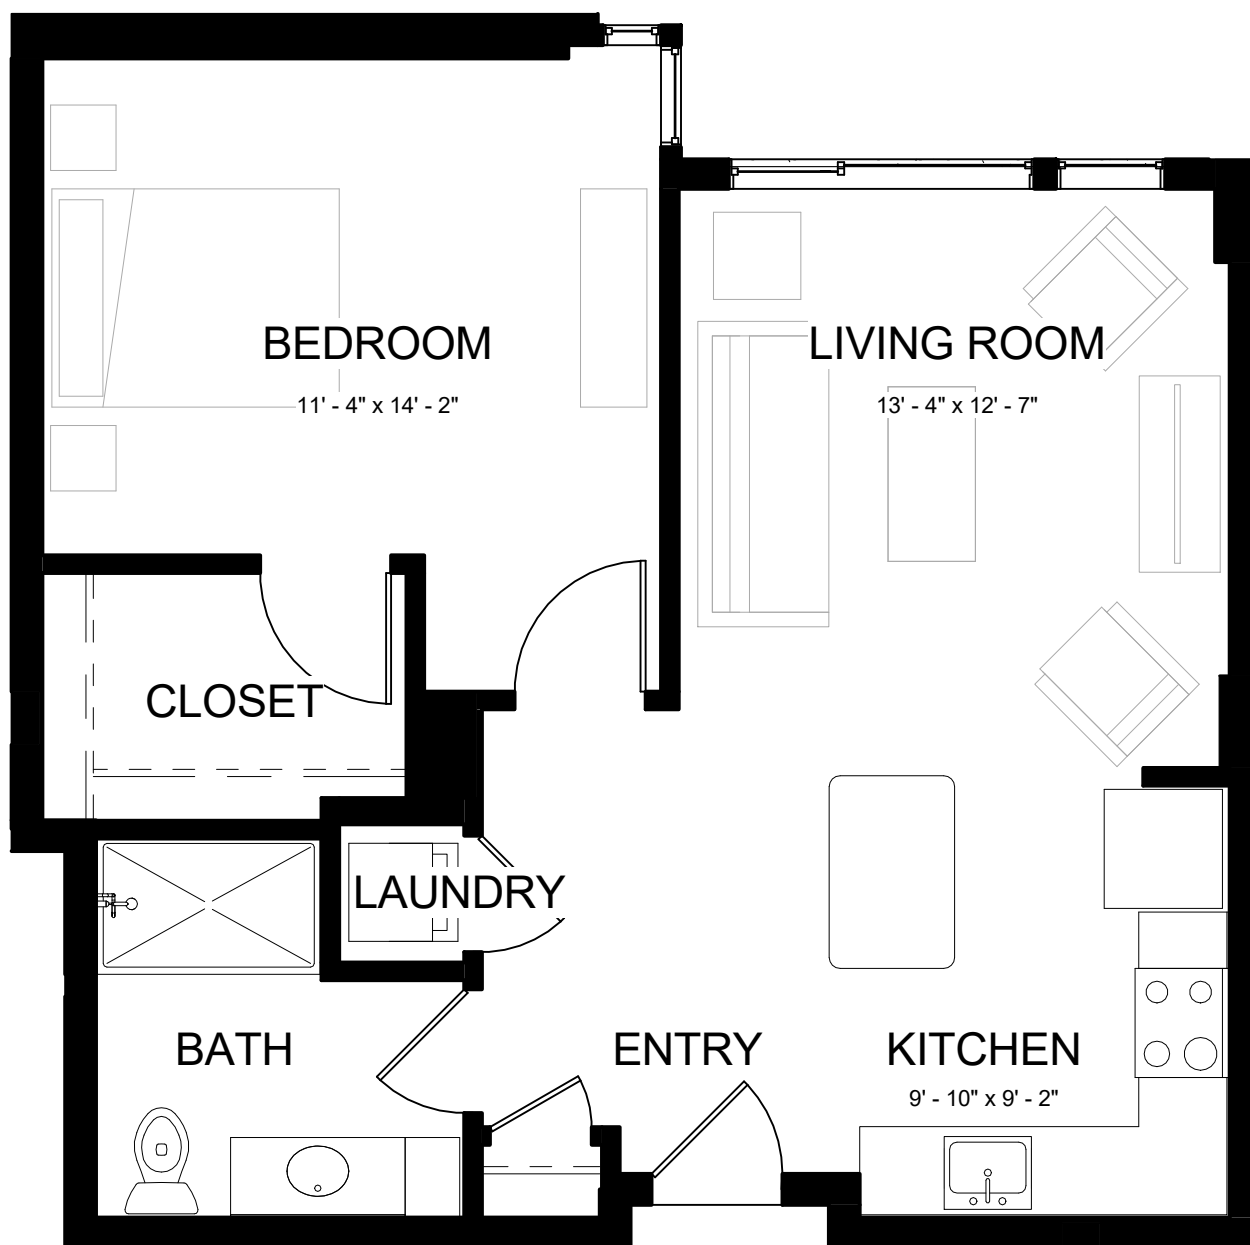

ONE BEDROOM A

725 SQ. FT.

Apartments 213, 313, 413, 513, 613

THE CARILLON AT BELLEVIEW STATION

ONE BEDROOM B

682 - 692 SQ. FT.

Apartments 211, 227, 311, 327, 411, 427, 511, 527, 611, 627

THE CARILLON AT BELLEVIEW STATION

ONE BEDROOM C

699 - 800 SQ. FT.

**Apartments 203, 212, 214, 217, 219, 220, 228, 229, 230, 231,
303, 304, 312, 314, 317, 319, 320, 328, 329, 330, 331,
403, 404, 412, 414, 417, 419, 420, 428, 429, 430, 431,
503, 504, 512, 514, 517, 519, 520, 528, 529, 530, 531,
603, 604, 612, 614, 620, 628, 629, 630, 631**

THE CARILLON AT BELLEVIEW STATION

ONE BEDROOM D

717 - 729 SQ. FT.

Apartments 226, 310, 326, 410, 426, 510, 526, 610, 626

THE CARILLON AT BELLEVIEW STATION

ONE BEDROOM W/ DEN C

988 - 1017 SQ. FT.

Apartments 232, 332, 432, 532, 632